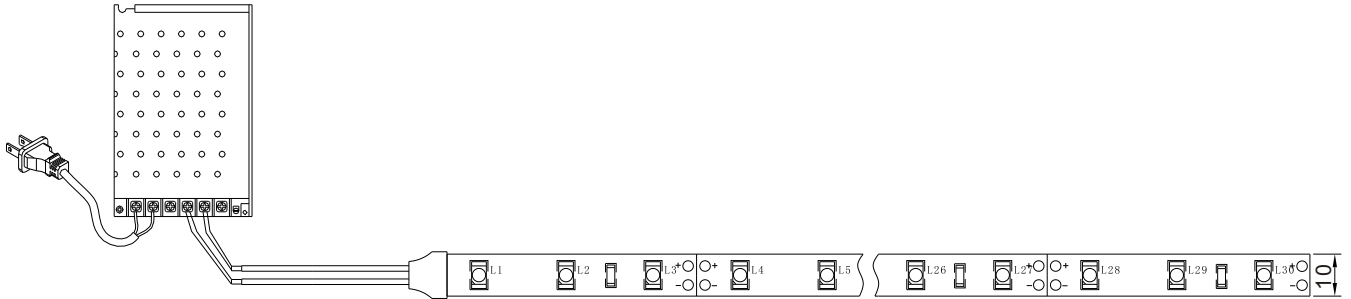

HH-SW60F008Y12-3528

Features:

1. Available in single colors: red, green, blue, yellow, white, warm white, etc.
2. DC12V, 24V, 60leds/m, 4.8w/m, with brown, white and black background.
3. Cuttable every 3LEDs along the cutting marks, pack in reel, 5m/reel in normal, different length is available.
4. With 3M tape in the back, very simple to install at any surfaces.
5. No ultraviolet and infrared radiation, low heat-release, long lifetime for 50,000hs.
6. No dark space and with 120° view angle.
7. CE and RoHS are approved.

Dimensions

Characteristics

Part Number	LED Type	LED Q'ty	CCT Range	λd(nm)/Tc(K)	Flux	Max Power	Lifetime	尺寸(mm)
HH-SWW60F008Y12-3528	TOP SMD LED	300pcs	Warm White	2500-3500		12V	30000	5000*8
HH-SW60F008Y12-3528		300pcs	Pure White	6000-7500		12V	30000	5000*8
HH-SR60F008Y12-3528		300pcs	Red	620-630	780	12V	30000	5000*8
HH-SG60F008Y12-3528		300pcs	Green	515-525	1300	12V	30000	5000*8
HH-SB60F008Y12-3528		300pcs	Blue	460-470	460	12V	30000	5000*8
HH-SY60F008Y12-3528		300pcs	Yellow	585-595	780	12V	30000	5000*8

HH-SW60F008Y12-3528

Connection Diagram

Installation Guide

Product Parts

Package

H1: 5m/roll

H2: 100m/carton

H3: 400m/carton