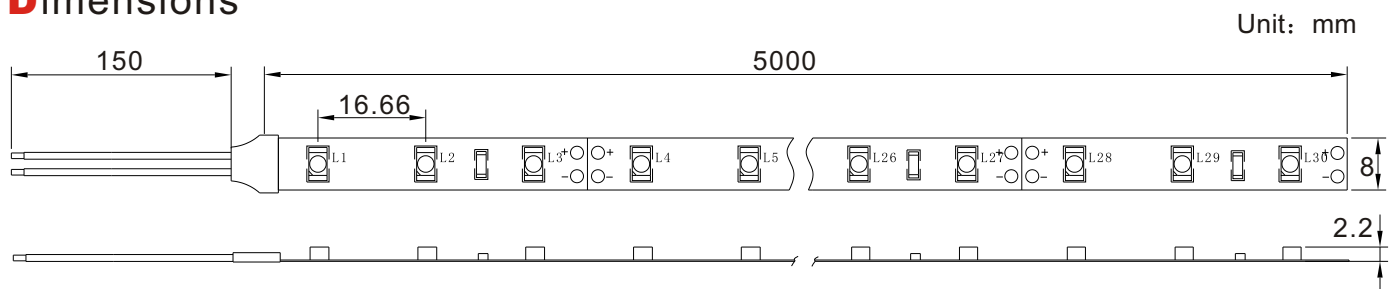

HH-SW60F008Y12-3528

Features:

1. Available in single colors: red, green, blue, yellow, white, warm white, etc.
2. DC12V, 24V, 60leds/m, 4.8w/m, with brown, white and black background.
3. Cuttable every 3LEDs along the cutting marks, pack in reel, 5m/reel in normal, different length is available.
4. With 3M tape in the back, very simple to install at any surfaces.
5. No ultraviolet and infrared radiation, low heat-release, long lifetime for 50,000hs.
6. No dark space and with 120° view angle.
7. CE and RoHS are approved.

Application: hotel, market, KTV, decorative lights for holiday, event, show, exhibition. DIY light for home using. Backlight or edge lighting for sign, etc.

Waterproof type

IP65 (glue) IP67 (silicone tube) IP68 (PVC tube+glue) IP68 (half silicone tube+silicone glue)

Dimensions

Characteristics

Part Number	LED Type	LED Q'ty	CCT Range	λd(nm)/Tc(K)	Flux	Max Power	Lifetime	尺寸(mm)
HH-SWW60F008Y12-3528	TOP SMD LED	300pcs	Warm White	2500-3500		12V	30000	5000*8
HH-SW60F008Y12-3528		300pcs	Pure White	6000-7500		12V	30000	5000*8
HH-SR60F008Y12-3528		300pcs	Red	620-630	780	12V	30000	5000*8
HH-SG60F008Y12-3528		300pcs	Green	515-525	1300	12V	30000	5000*8
HH-SB60F008Y12-3528		300pcs	Blue	460-470	460	12V	30000	5000*8
HH-SY60F008Y12-3528		300pcs	Yellow	585-595	780	12V	30000	5000*8

HH-SW60F008Y12-3528

Connection Diagram

Installation Guide

Product Parts

Package

H1: 5m/roll

H2: 100m/carton

H3: 400m/carton