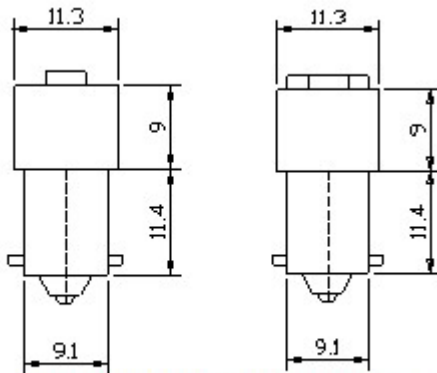

Product

T10 BP BA9S Based LED BULB

One or Three 5mm Flat Top LEDs

FEATURES:

- Long life LED-operating 50,000hrs
- Easy installation using existing socket
- Major power savings
- Voltage: 6VDC 12VDC 24VDC option
- Choice of 5 colors
- Lamp base: BA9S