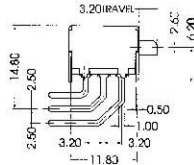

PS22N12D33

KNOB OPTION

SCHEMATIC

PIERCING PLAN

PART NO.	TIMING			
	E	N	S	T
PS22N12D33		●		
PS22N12T73		●		
PS22S12D33			●	
PS22S12T73			●	