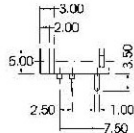

# ST-02G-0

PIERCING PLAN

MATE PLUG

ST-01G-010	ST-01G-020	ST-01G-030
ST-02G-040	ST-02G-050	ST-02G-060