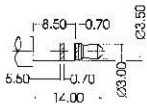

# ST-02G-0

PIERCING PLAN

MATE PLUG

ST-01G-010	ST-01G-020	ST-01G-030
ST-02G-040	ST-02G-050	ST-02G-060