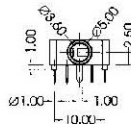

# ST-02G-0

PIERCING PLAN

MATE PLUG

ST-01G-010	ST-01G-020	ST-01G-030
ST-02G-040	ST-02G-050	ST-02G-060