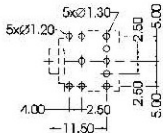

# ST-02G-0

PIERCING PLAN

MATE PLUG

ST-01G-010	ST-01G-020	ST-01G-030
ST-02G-040	ST-02G-050	ST-02G-060