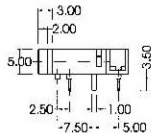

# ST-04G-1

PIERCING PLAN

MATE PLUG

ST-03G-110	ST-03G-120	ST-03G-130
ST-04G-140	ST-04G-150	ST-04G-160