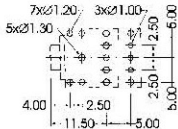

# ST-04G-1

PIERCING PLAN

MATE PLUG

ST-03G-110	ST-03G-120	ST-03G-130
ST-04G-140	ST-04G-150	ST-04G-160