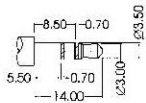

# ST-04G-1

PIERCING PLAN

MATE PLUG

ST-03G-110	ST-03G-120	ST-03G-130
ST-04G-140	ST-04G-150	ST-04G-160