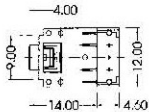

# ST-04G-1

PIERCING PLAN

MATE PLUG

ST-03G-110	ST-03G-120	ST-03G-130
ST-04G-140	ST-04G-150	ST-04G-160