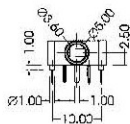

# ST-04G-1

PIERCING PLAN

MATE PLUG

ST-03G-110	ST-03G-120	ST-03G-130
ST-04G-140	ST-04G-150	ST-04G-160