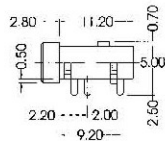

ST-09D-0

PIERCING PLAN

MATE PLUG

<p>ST-09D-030</p>		