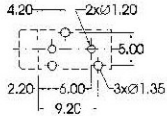

ST-09D-0

PIERCING PLAN

MATE PLUG

<p>ST-09D-030</p>		