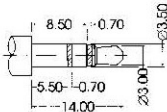

ST-09D-0

PIERCING PLAN

MATE PLUG

<p>ST-09D-030</p>		