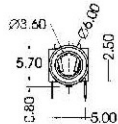

ST-09D-0

PIERCING PLAN

MATE PLUG

<p>ST-09D-030</p>		