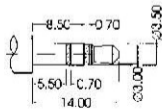

ST-12M-L

PIERCING PLAN

MATE PLUG

<p>ST-12M-L30</p>		