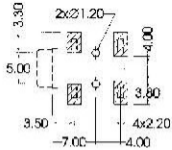

ST-12M-L

PIERCING PLAN

MATE PLUG

<p>ST-12M-L30</p>		