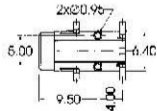

ST-12M-L

PIERCING PLAN

MATE PLUG

<p>ST-12M-L30</p>		