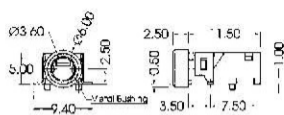

ST-12M-L

PIERCING PLAN

MATE PLUG

<p>ST-12M-L30</p>		