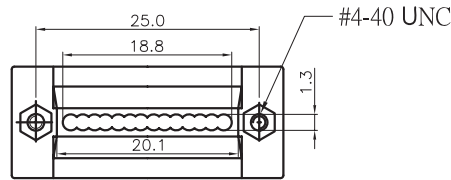

D-SUB Series

KLS1-DBE D-SUB Plastic Material Hood 09-25Pin Series

Cover Material: ABS
Screw Material: Steel

ORDER INFORMATION

Product NO.: KLS1-DBE-HDD15P-S

Pos. NO. 001=001 pos. S : Short screw
Contact Number of Row DBE=D-SUB Plastic Material Hood Series Number of Contacts