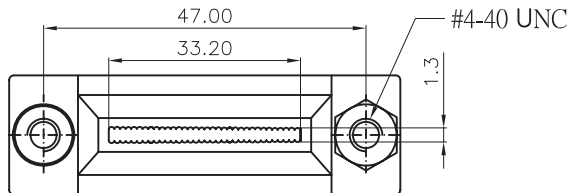

D-SUB Series

KLS1-DBE D-SUB Plastic Material Hood 09-25Pin Series

Cover Material: ABS
Screw Material: Steel

ORDER INFORMATION

Product NO.: KLS1-DBE-25P-S

Pos. NO.
001=001 pos.

Contact Number of Row
DBE=D-SUB Plastic Material Hood Series

S : Short screw

Number of Contacts