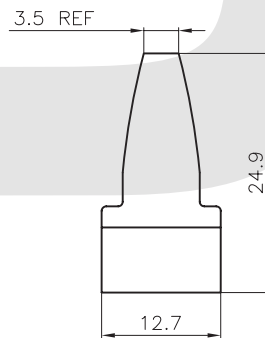

S : Short screw

Number of Contacts

D-SUB Series

KLS1-DBE D-SUB Plastic Material Hood 09-25Pin Series

Cover Material: ABS
Screw Material: Steel

ORDER INFORMATION

Product NO.: KLS1-DBE-15P-S

Pos. NO. 001=001 pos. S : Short screw
Contact Number of Row DBE=D-SUB Plastic Material Hood Series Number of Contacts

D-SUB Series

KLS1-DBE D-SUB Plastic Material Hood 09-25Pin Series

Cover Material: ABS
Screw Material: Steel

ORDER INFORMATION

Product NO.: KLS1-DBE-HDD15P-S

Pos. NO. 001=001 pos. S : Short screw
Contact Number of Row DBE=D-SUB Plastic Material Hood Series Number of Contacts

D-SUB Series

KLS1-DBE D-SUB Plastic Material Hood 09-25Pin Series

Cover Material: ABS
Screw Material: Steel

ORDER INFORMATION

Product NO.: KLS1-DBE-25P-S

Pos. NO.
001=001 pos.

Contact Number of Row
DBE=D-SUB Plastic Material Hood Series