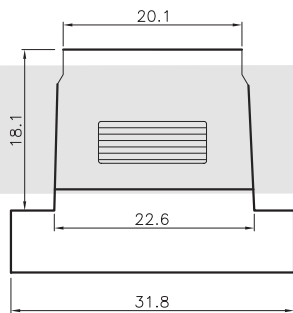

D-SUB Series

KLS1-DBE D-SUB Plastic Material Hood 09-25Pin Series

Cover Material: ABS
Screw Material: Steel

ORDER INFORMATION

Product NO.: KLS1-DBE-HDD15P-S

Pos. NO. 001=001 pos. S : Short screw
Contact Number of Row DBE=D-SUB Plastic Material Hood Series Number of Contacts