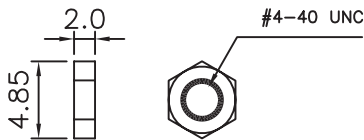

D-SUB Series

KLS1-DBE D-SUB Plastic Material Hood 09-25Pin Series

Cover Material: ABS
Screw Material: Steel

ORDER INFORMATION

Product NO.: KLS1-DBE-25P-S

Pos. NO.
001=001 pos.

Contact Number of Row
DBE=D-SUB Plastic Material Hood Series

S : Short screw

Number of Contacts