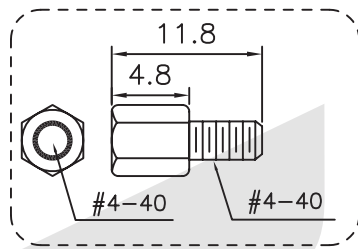

D-SUB Series

KLS1-DBE D-SUB Plastic Material Hood 09-25Pin Series

Cover Material: ABS
Screw Material: Steel

ORDER INFORMATION

Product NO.: KLS1-DBE-09P-S

Pos. NO.
001=001 pos.

Contact Number of Row
DBE=D-SUB Plastic Material Hood Series

S : Short screw

Number of Contacts

D-SUB Series

KLS1-DBE D-SUB Plastic Material Hood 09-25Pin Series

Cover Material: ABS
Screw Material: Steel

ORDER INFORMATION

Product NO.: KLS1-DBE-15P-S

Pos. NO. 001=001 pos. S : Short screw
Contact Number of Row DBE=D-SUB Plastic Material Hood Series Number of Contacts

D-SUB Series

KLS1-DBE D-SUB Plastic Material Hood 09-25Pin Series

Cover Material: ABS
Screw Material: Steel

ORDER INFORMATION

Product NO.: KLS1-DBE-HDD15P-S

Pos. NO. 001=001 pos. S : Short screw
Contact Number of Row DBE=D-SUB Plastic Material Hood Series Number of Contacts