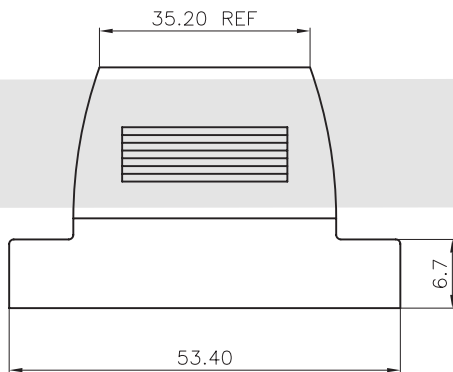

D-SUB Series

KLS1-DBE D-SUB Plastic Material Hood 09-25Pin Series

Cover Material: ABS
Screw Material: Steel

ORDER INFORMATION

Product NO.: KLS1-DBE-25P-S

Pos. NO.
001=001 pos.

Contact Number of Row
DBE=D-SUB Plastic Material Hood Series

S : Short screw

Number of Contacts