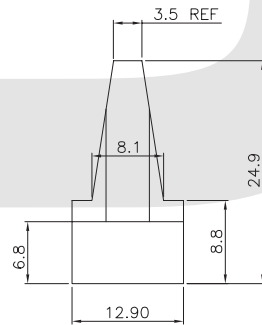

S : Short screw

Number of Contacts

D-SUB Series

KLS1-DBE D-SUB Plastic Material Hood 09-25Pin Series

Cover Material: ABS
Screw Material: Steel

ORDER INFORMATION

Product NO.: KLS1-DBE-15P-S

Pos. NO. 001=001 pos. S : Short screw
Contact Number of Row DBE=D-SUB Plastic Material Hood Series Number of Contacts

D-SUB Series

KLS1-DBE D-SUB Plastic Material Hood 09-25Pin Series

Cover Material: ABS
Screw Material: Steel

ORDER INFORMATION

Product NO.: KLS1-DBE-HDD15P-S

Pos. NO. 001=001 pos. S : Short screw
Contact Number of Row DBE=D-SUB Plastic Material Hood Series Number of Contacts