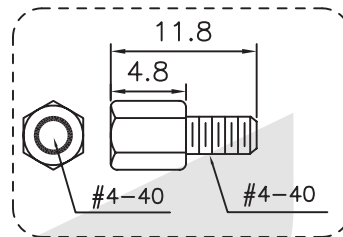

D-SUB Series

KLS1-DBE D-SUB Plastic Material Hood 09-25Pin Series

Cover Material: ABS
Screw Material: Steel

ORDER INFORMATION

Product NO.: KLS1-DBE-09P-S

Pos. NO.
001=001 pos.

Contact Number of Row
DBE=D-SUB Plastic Material Hood Series

S : Short screw

Number of Contacts

D-SUB Series

KLS1-DBE D-SUB Plastic Material Hood 09-25Pin Series

Cover Material: ABS
Screw Material: Steel

ORDER INFORMATION

Product NO.: KLS1-DBE-15P-S

Pos. NO. 001=001 pos. S : Short screw
Contact Number of Row DBE=D-SUB Plastic Material Hood Series Number of Contacts

D-SUB Series

KLS1-DBE D-SUB Plastic Material Hood 09-25Pin Series

Cover Material: ABS
Screw Material: Steel

ORDER INFORMATION

Product NO.: KLS1-DBE-HDD15P-S

Pos. NO. 001=001 pos. S : Short screw
Contact Number of Row DBE=D-SUB Plastic Material Hood Series Number of Contacts