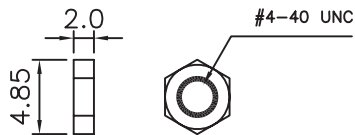

D-SUB Series

KLS1-DBE D-SUB Plastic Material Hood 09-25Pin Series

Cover Material: ABS
Screw Material: Steel

ORDER INFORMATION

Product NO.: KLS1-DBE-HDD15P-S

Pos. NO. 001=001 pos. S : Short screw
Contact Number of Row DBE=D-SUB Plastic Material Hood Series Number of Contacts