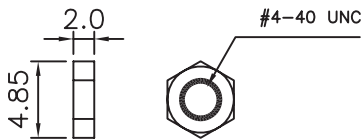

D-SUB Series

KLS1-DBE D-SUB Plastic Material Hood 09-25Pin Series

Cover Material: ABS
Screw Material: Steel

ORDER INFORMATION

Product NO.: KLS1-DBE-09P-S

Pos. NO.
001=001 pos.

Contact Number of Row
DBE=D-SUB Plastic Material Hood Series

S : Short screw

Number of Contacts

D-SUB Series

KLS1-DBE D-SUB Plastic Material Hood 09-25Pin Series

Cover Material: ABS
Screw Material: Steel

ORDER INFORMATION

Product NO.: KLS1-DBE-15P-S

Pos. NO. 001=001 pos. S : Short screw
Contact Number of Row DBE=D-SUB Plastic Material Hood Series Number of Contacts