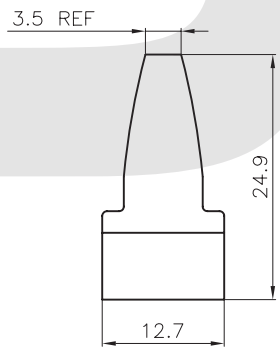

D-SUB Series

KLS1-DBE D-SUB Plastic Material Hood 09-25Pin Series

Cover Material: ABS
Screw Material: Steel

ORDER INFORMATION

Product NO.: KLS1-DBE-09P-S

Pos. NO.
001=001 pos.

Contact Number of Row
DBE=D-SUB Plastic Material Hood Series

S : Short screw

Number of Contacts

D-SUB Series

KLS1-DBE D-SUB Plastic Material Hood 09-25Pin Series

Cover Material: ABS
Screw Material: Steel

ORDER INFORMATION

Product NO.: KLS1-DBE-15P-S

Pos. NO. 001=001 pos. S : Short screw
Contact Number of Row DBE=D-SUB Plastic Material Hood Series Number of Contacts

D-SUB Series

KLS1-DBE D-SUB Plastic Material Hood 09-25Pin Series

Cover Material: ABS
Screw Material: Steel

ORDER INFORMATION

Product NO.: KLS1-DBE-HDD15P-S

Pos. NO. 001=001 pos. S : Short screw
Contact Number of Row DBE=D-SUB Plastic Material Hood Series Number of Contacts