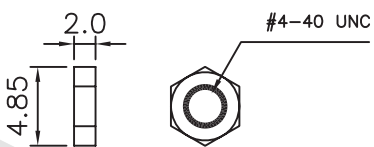

D-SUB Series

KLS1-DBE D-SUB Plastic Material Hood 09-25Pin Series

Cover Material: ABS
Screw Material: Steel

ORDER INFORMATION

Product NO.: KLS1-DBE-09P-S

Pos. NO.
001=001 pos.

Contact Number of Row
DBE=D-SUB Plastic Material Hood Series

S : Short screw

Number of Contacts

D-SUB Series

KLS1-DBE D-SUB Plastic Material Hood 09-25Pin Series

Cover Material: ABS
Screw Material: Steel

ORDER INFORMATION

Product NO.: KLS1-DBE-15P-S

Pos. NO. 001=001 pos. S : Short screw
Contact Number of Row DBE=D-SUB Plastic Material Hood Series Number of Contacts