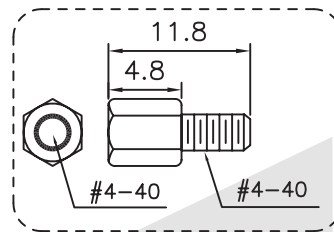

S : Short screw

Number of Contacts

D-SUB Series

KLS1-DBE D-SUB Plastic Material Hood 09-25Pin Series

Cover Material: ABS
Screw Material: Steel

ORDER INFORMATION

Product NO.: KLS1-DBE-15P-S

Pos. NO. 001=001 pos. S : Short screw
Contact Number of Row DBE=D-SUB Plastic Material Hood Series Number of Contacts

D-SUB Series

KLS1-DBE D-SUB Plastic Material Hood 09-25Pin Series

Cover Material: ABS
Screw Material: Steel

ORDER INFORMATION

Product NO.: KLS1-DBE-HDD15P-S

Pos. NO. 001=001 pos. S : Short screw
Contact Number of Row DBE=D-SUB Plastic Material Hood Series Number of Contacts