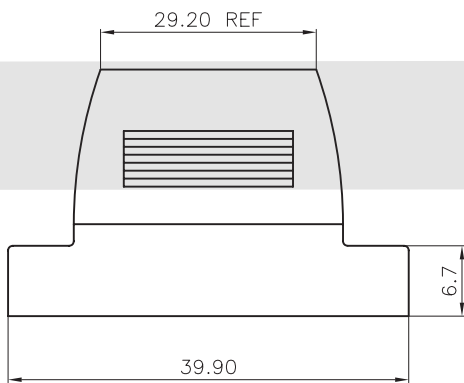

D-SUB Series

KLS1-DBE D-SUB Plastic Material Hood 09-25Pin Series

Cover Material: ABS
Screw Material: Steel

ORDER INFORMATION

Product NO.: KLS1-DBE-09P-S

Pos. NO.
001=001 pos.

Contact Number of Row
DBE=D-SUB Plastic Material Hood Series

S : Short screw

Number of Contacts

D-SUB Series

KLS1-DBE D-SUB Plastic Material Hood 09-25Pin Series

Cover Material: ABS
Screw Material: Steel

ORDER INFORMATION

Product NO.: KLS1-DBE-15P-S

Pos. NO. 001=001 pos. S : Short screw
Contact Number of Row DBE=D-SUB Plastic Material Hood Series Number of Contacts

D-SUB Series

KLS1-DBE D-SUB Plastic Material Hood 09-25Pin Series

Cover Material: ABS
Screw Material: Steel

ORDER INFORMATION

Product NO.: KLS1-DBE-HDD15P-S

Pos. NO. 001=001 pos. S : Short screw
Contact Number of Row DBE=D-SUB Plastic Material Hood Series Number of Contacts