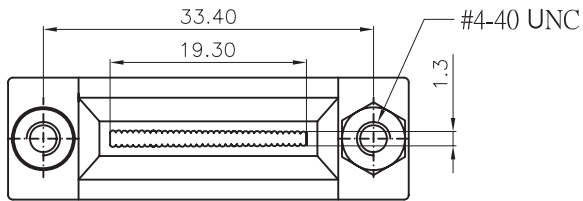

D-SUB Series

KLS1-DBE D-SUB Plastic Material Hood 09-25Pin Series

Cover Material: ABS
Screw Material: Steel

ORDER INFORMATION

Product NO.: KLS1-DBE-09P-S

Pos. NO.
001=001 pos.

Contact Number of Row
DBE=D-SUB Plastic Material Hood Series

S : Short screw

Number of Contacts

D-SUB Series

KLS1-DBE D-SUB Plastic Material Hood 09-25Pin Series

Cover Material: ABS
Screw Material: Steel

ORDER INFORMATION

Product NO.: KLS1-DBE-15P-S

Pos. NO. 001=001 pos. S : Short screw
Contact Number of Row DBE=D-SUB Plastic Material Hood Series Number of Contacts