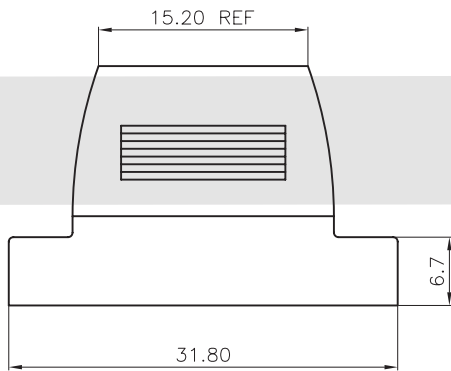

D-SUB Series

KLS1-DBE D-SUB Plastic Material Hood 09-25Pin Series

Cover Material: ABS
Screw Material: Steel

ORDER INFORMATION

Product NO.: KLS1-DBE-09P-S

Pos. NO.
001=001 pos.

Contact Number of Row
DBE=D-SUB Plastic Material Hood Series

S : Short screw

Number of Contacts

D-SUB Series

KLS1-DBE D-SUB Plastic Material Hood 09-25Pin Series

Cover Material: ABS
Screw Material: Steel

ORDER INFORMATION

Product NO.: KLS1-DBE-15P-S

Pos. NO. 001=001 pos. S : Short screw
Contact Number of Row DBE=D-SUB Plastic Material Hood Series Number of Contacts

D-SUB Series

KLS1-DBE D-SUB Plastic Material Hood 09-25Pin Series

Cover Material: ABS
Screw Material: Steel

ORDER INFORMATION

Product NO.: KLS1-DBE-HDD15P-S

Pos. NO. 001=001 pos. S : Short screw
Contact Number of Row DBE=D-SUB Plastic Material Hood Series Number of Contacts