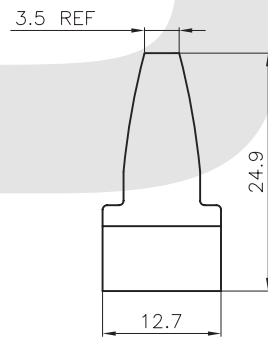

D-SUB Series

KLS1-DBE D-SUB Plastic Material Hood 09-25Pin Series

Cover Material: ABS
Screw Material: Steel

ORDER INFORMATION

Product NO.: KLS1-DBE-09P-S

Pos. NO.
001=001 pos.

Contact Number of Row
DBE=D-SUB Plastic Material Hood Series

S : Short screw

Number of Contacts

D-SUB Series

KLS1-DBE D-SUB Plastic Material Hood 09-25Pin Series

Cover Material: ABS
Screw Material: Steel

ORDER INFORMATION

Product NO.: KLS1-DBE-15P-S

Pos. NO. 001=001 pos. S : Short screw
Contact Number of Row DBE=D-SUB Plastic Material Hood Series Number of Contacts

D-SUB Series

KLS1-DBE D-SUB Plastic Material Hood 09-25Pin Series

Cover Material: ABS
Screw Material: Steel

ORDER INFORMATION

Product NO.: KLS1-DBE-HDD15P-S

Pos. NO. 001=001 pos. S : Short screw
Contact Number of Row DBE=D-SUB Plastic Material Hood Series Number of Contacts