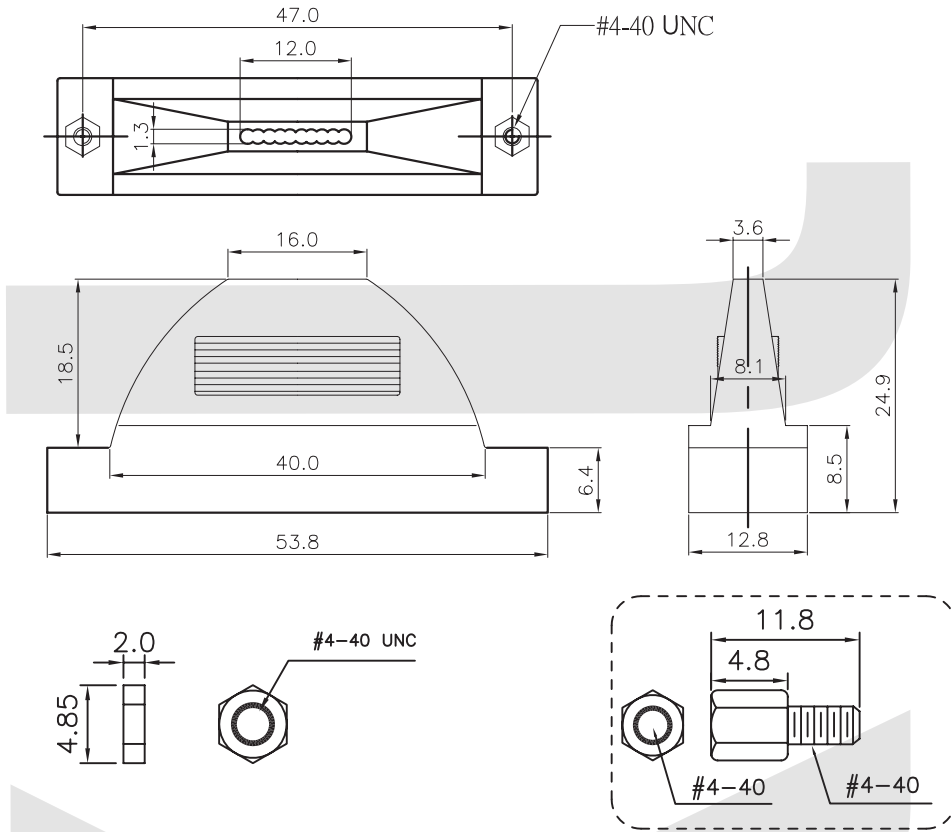

S : Short screw

Number of Contacts

D-SUB Series

KLS1-DBE D-SUB Plastic Material Hood 09-25Pin Series

Cover Material: ABS
Screw Material: Steel

25PIN-LOAD 9PIN SOLDER FOR FLAT CABL

ORDER INFORMATION

Product NO.: KLS1-DBE-25/09P-S

Pos. NO. 001=001 pos. S : Short screw
Contact Number of Row DBE=D-SUB Plastic Material Hood Series Number of Contacts