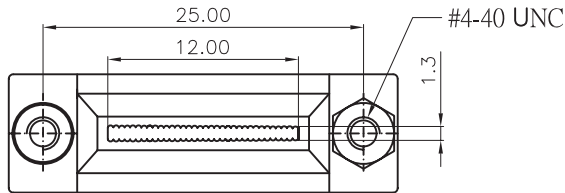

D-SUB Series

KLS1-DBE D-SUB Plastic Material Hood 09-25Pin Series

Cover Material: ABS
Screw Material: Steel

ORDER INFORMATION

Product NO.: KLS1-DBE-09P-S

Pos. NO.
001=001 pos.

Contact Number of Row
DBE=D-SUB Plastic Material Hood Series

S : Short screw

Number of Contacts

D-SUB Series

KLS1-DBE D-SUB Plastic Material Hood 09-25Pin Series

Cover Material: ABS
Screw Material: Steel

ORDER INFORMATION

Product NO.: KLS1-DBE-15P-S

Pos. NO. 001=001 pos. S : Short screw
Contact Number of Row DBE=D-SUB Plastic Material Hood Series Number of Contacts