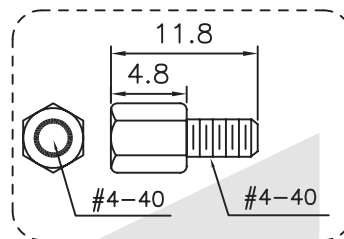

D-SUB Series

KLS1-DBE D-SUB Plastic Material Hood 09-25Pin Series

Cover Material: ABS
Screw Material: Steel

ORDER INFORMATION

Product NO.: KLS1-DBE-25P-S

Pos. NO.
001=001 pos.

Contact Number of Row
DBE=D-SUB Plastic Material Hood Series

S : Short screw

Number of Contacts