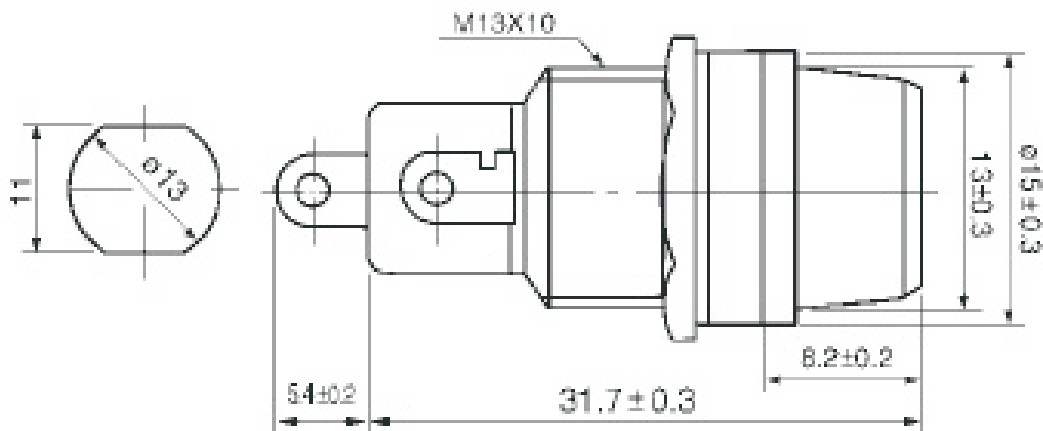

## Fuse holders\*Fuse Clips

KLS5-254-2 Pane Mount Fuse Holder For Fuse 5.2×20mm

### Product Information

Suitable fuse:5.2×20mm

Maximum rated value:10A.250V.AC

Housing:High temperature resisting flame-retarded plastic

Pole:Silver-plating brass

## ORDER INFORMATION

Product NO.: KLS5-254-2

Pos. NO.

Fuse Holder For Fuse 5.2×20mm